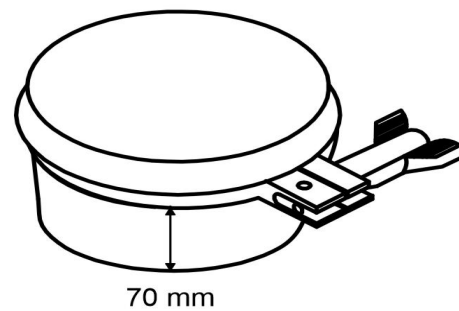

The affected drawings are mentioned in annexure.

**Background:**

The existing design of 8" TC port in 3D bag is not user friendly, as the space between port and bag is not enough for free movement of the screw on TC clamp, during the clamping process.

In order to make the clamping process convenient and user friendly, the height of the TC port has been increased.

**Old Design**

**New Design**

**Need for Change:**

The change will make the clamping process of 8" TC port convenient and user friendly.

**How Does It Affect the User:**

From a user point of view, the change in height of the port will make it use friendly and it will not affect the other properties e.g fitment, dimension of the product under actual conditions of use. The change also does not affect the quality of the product. All performance specifications, product attributes and material of construction will remains the same.